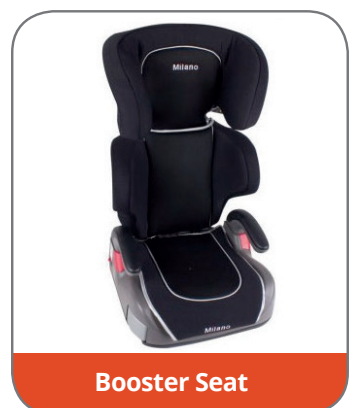

Booster Seat

PLEASE NOTE: This is designed as a guide only.
For further information please discuss with your Reservations Consultant.

For further details on where your child can sit in our campervans please see overleaf.